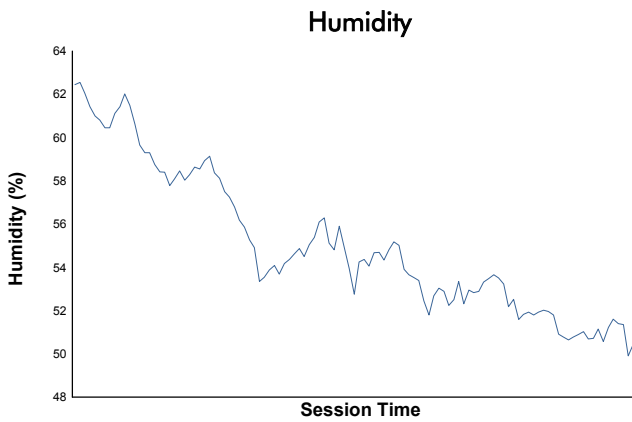

## Asian Le Mans Series Private Test Private Test Session 1 Weather Report

Track Status: **DRY**