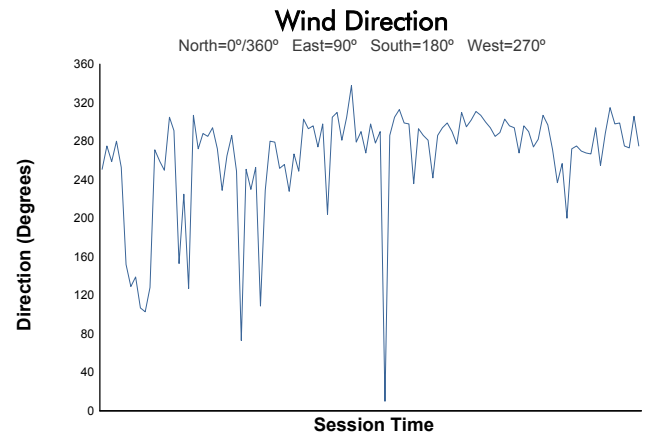

## Asian Le Mans Series Private Test Private Test Session 1 Weather Report

Track Status: **DRY**