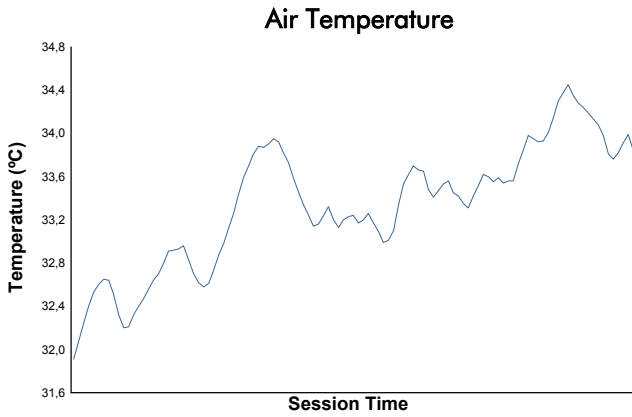

## Asian Le Mans Series Private Test Private Test Session 1 Weather Report

Track Status: **DRY**